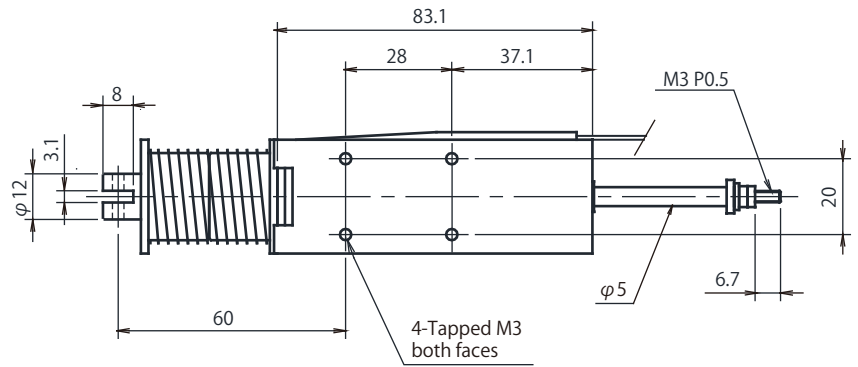

ON: Stroke 35

OFF: Stroke 0

Duty Cycle

Insulation Class A 105°C(221°F)

Part Number	Coil	Rated	Rated	Rated
	Resistance	DC6V	DC12V	DC24V
CH12840062	6.2	—	50%	—
CH12840123	12.3	—	100%	—
CH12840250	25	—	—	50%
CH12840500	50	—	—	100%

Graph Force - Stroke

DC24V 20°C(68°F)