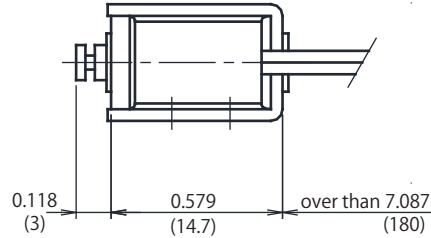

CA0315

DIMENSIONS ARE $\frac{\text{INCHES}}{\text{MILLIMETERS}}$

Duty Cycle

Insulation Class A 105°C(221°F)

Part Number	Coil	Rated	Rated	Rated
	Resistance	DC6V	DC12V	DC24V
CA03150380	38 Ohms	100%	25%	6%
CA03150630	63 Ohms	-	40%	10%
CA03151580	158 Ohms	-	100%	25%
CA03153150	315 Ohms	-	-	50%
CA03156300	630 Ohms	-	-	100%