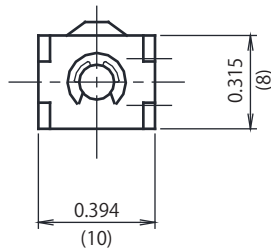

CA0315

DIMENSIONS ARE $\frac{\text{INCHES}}{\text{MILLIMETERS}}$

Duty Cycle

Insulation Class A 105°C(221°F)

Part Number	Coil	Rated	Rated	Rated
	Resistance	DC6V	DC12V	DC24V
CA03150380	38 Ohms	100%	25%	6%
CA03150630	63 Ohms	-	40%	10%
CA03151580	158 Ohms	-	100%	25%
CA03153150	315 Ohms	-	-	50%
CA03156300	630 Ohms	-	-	100%