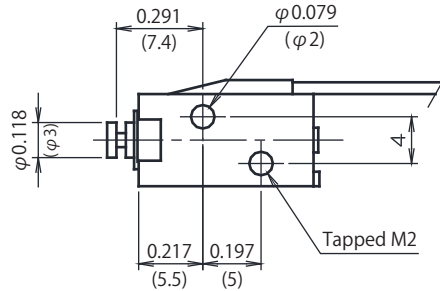

CA0315

DIMENSIONS ARE $\frac{\text{INCHES}}{\text{MILLIMETERS}}$

Duty Cycle

Insulation Class A 105°C(221°F)

Part Number	Coil	Rated	Rated	Rated
	Resistance	DC6V	DC12V	DC24V
CA03150380	38 Ohms	100%	25%	6%
CA03150630	63 Ohms	-	40%	10%
CA03151580	158 Ohms	-	100%	25%
CA03153150	315 Ohms	-	-	50%
CA03156300	630 Ohms	-	-	100%

Graph Force - Stroke