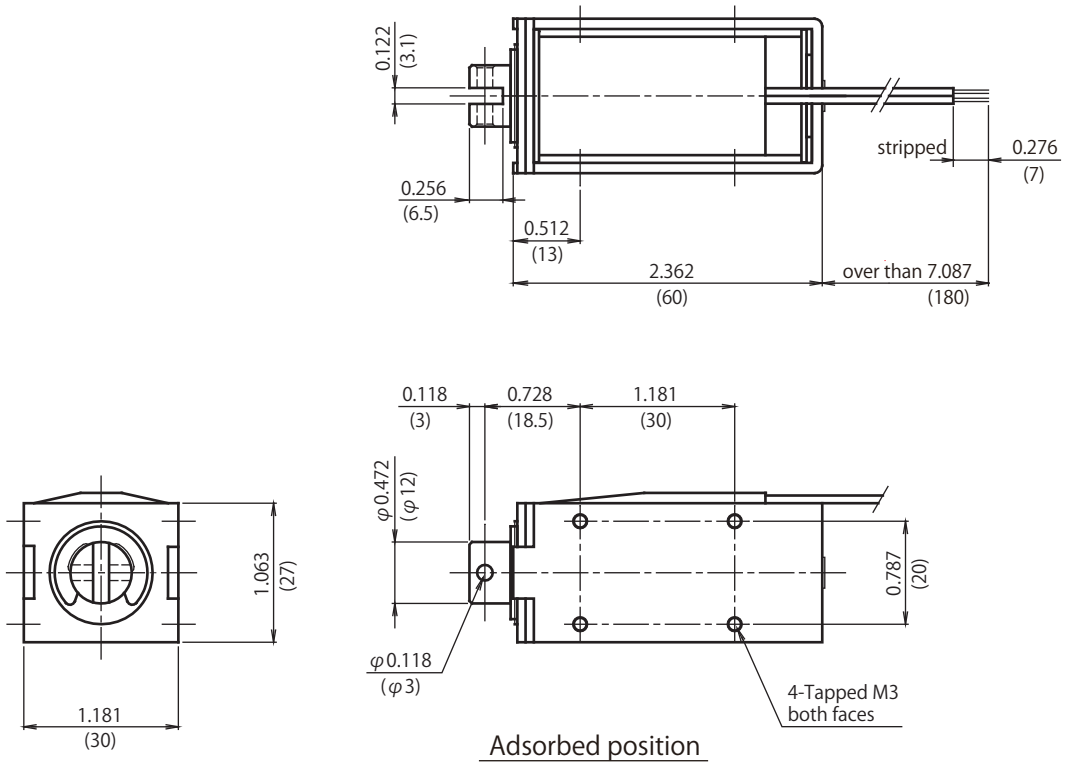

CE1260

DIMENSIONS ARE $\frac{\text{INCHES}}{\text{MILLIMETERS}}$

Duty Cycle

Insulation Class A 105°C(221°F)

Part Number	Coil	Rated	Rated	Rated
	Resistance	DC6V	DC12V	DC24V
CE12601030	103 Ohms	-	-	100%

Graph Force - Stroke

DC24V 20°C(68°F)