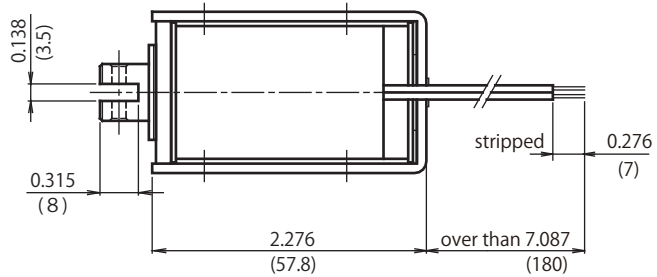

CE1257

DIMENSIONS ARE $\frac{\text{INCHES}}{\text{MILLIMETERS}}$

Adsorbed position

Duty Cycle

Insulation Class A 105°C(221°F)

Part Number	Coil	Rated	Rated	Rated
	Resistance	DC6V	DC12V	DC24V
CE12570880	88 Ohms	-	-	100%

Graph Force - Stroke

DC24V 20°C(68°F)