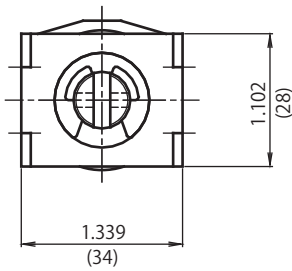

CE1257

DIMENSIONS ARE $\frac{\text{INCHES}}{\text{MILLIMETERS}}$

Adsorbed position

Duty Cycle

Insulation Class A 105°C(221°F)

Part Number	Coil	Rated	Rated	Rated
	Resistance	DC6V	DC12V	DC24V
CE12570880	88 Ohms	-	-	100%

Graph Force - Stroke

DC24V 20°C(68°F)