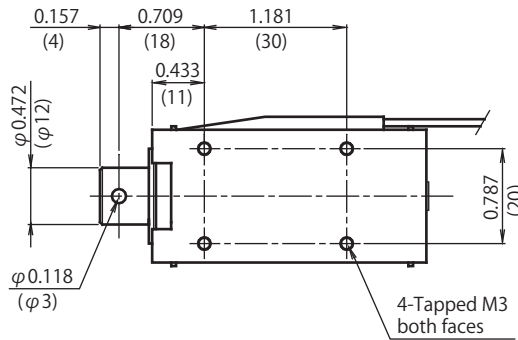

CE1257

DIMENSIONS ARE $\frac{\text{INCHES}}{\text{MILLIMETERS}}$

Adsorbed position

Duty Cycle

Insulation Class A 105°C(221°F)

Part Number	Coil	Rated	Rated	Rated
	Resistance	DC6V	DC12V	DC24V
CE12570880	88 Ohms	-	-	100%

Graph Force - Stroke

DC24V 20°C(68°F)