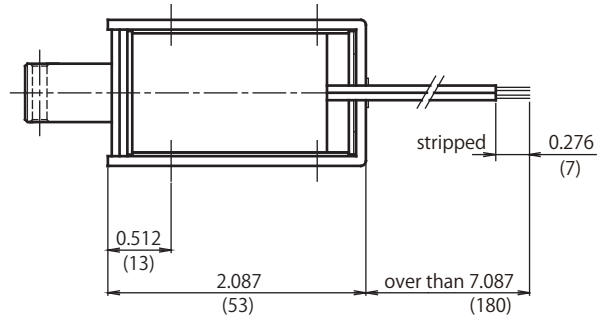

CE1253

DIMENSIONS ARE $\frac{\text{INCHES}}{\text{MILLIMETERS}}$

Adsorbed position

Duty Cycle

Insulation Class A 105°C(221°F)

Part Number	Coil	Rated	Rated	Rated
	Resistance	DC6V	DC12V	DC24V
CE12530960	96 Ohms	-	-	100%

Graph Force - Stroke

DC24V 20°C(68°F)