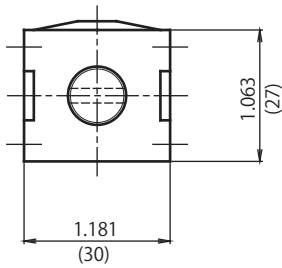

CE1253

DIMENSIONS ARE $\frac{\text{INCHES}}{\text{MILLIMETERS}}$

Adsorbed position

Duty Cycle

Insulation Class A 105°C(221°F)

Part Number	Coil	Rated	Rated	Rated
	Resistance	DC6V	DC12V	DC24V
CE12530960	96 Ohms	-	-	100%

Graph Force - Stroke

DC24V 20°C(68°F)