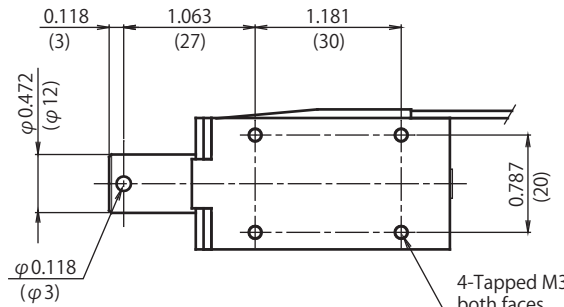

CE1253

DIMENSIONS ARE $\frac{\text{INCHES}}{\text{MILLIMETERS}}$

Adsorbed position

Duty Cycle

Insulation Class A 105°C(221°F)

Part Number	Coil	Rated	Rated	Rated
	Resistance	DC6V	DC12V	DC24V
CE12530960	96 Ohms	-	-	100%

Graph Force - Stroke

DC24V 20°C(68°F)