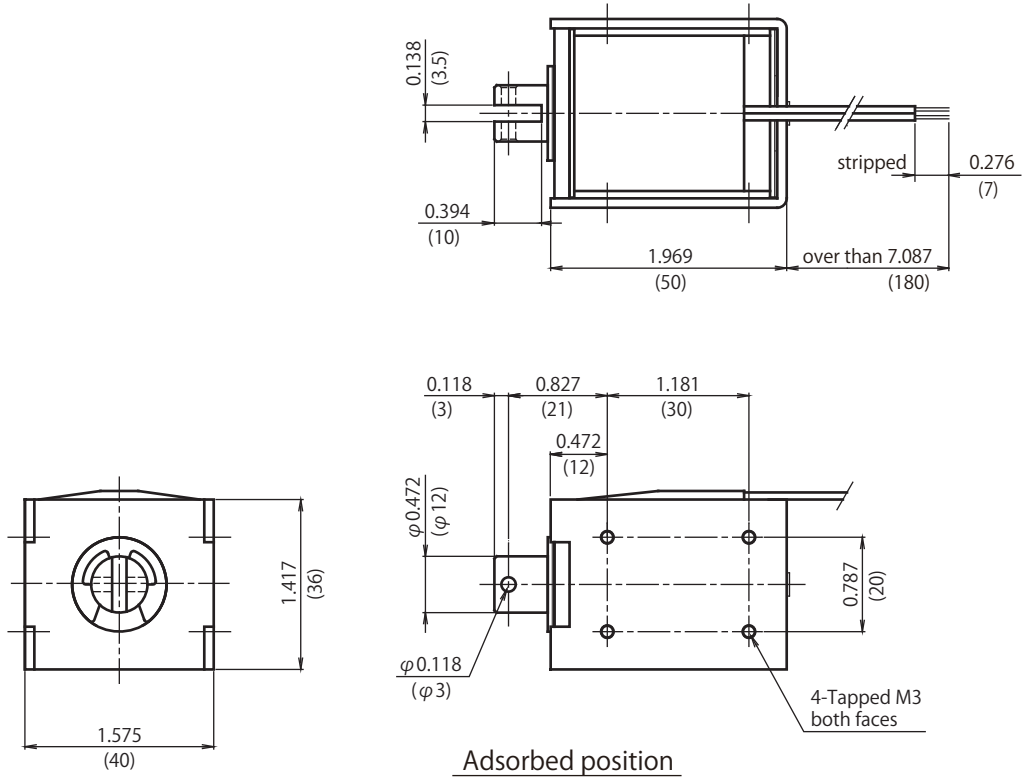

CE1250

DIMENSIONS ARE $\frac{\text{INCHES}}{\text{MILLIMETERS}}$

Duty Cycle

Insulation Class A 105°C(221°F)

Part Number	Coil	Rated	Rated	Rated
	Resistance	DC6V	DC12V	DC24V
CE12500770	77 Ohms	-	-	100%

Graph Force - Stroke

DC24V 20°C(68°F)