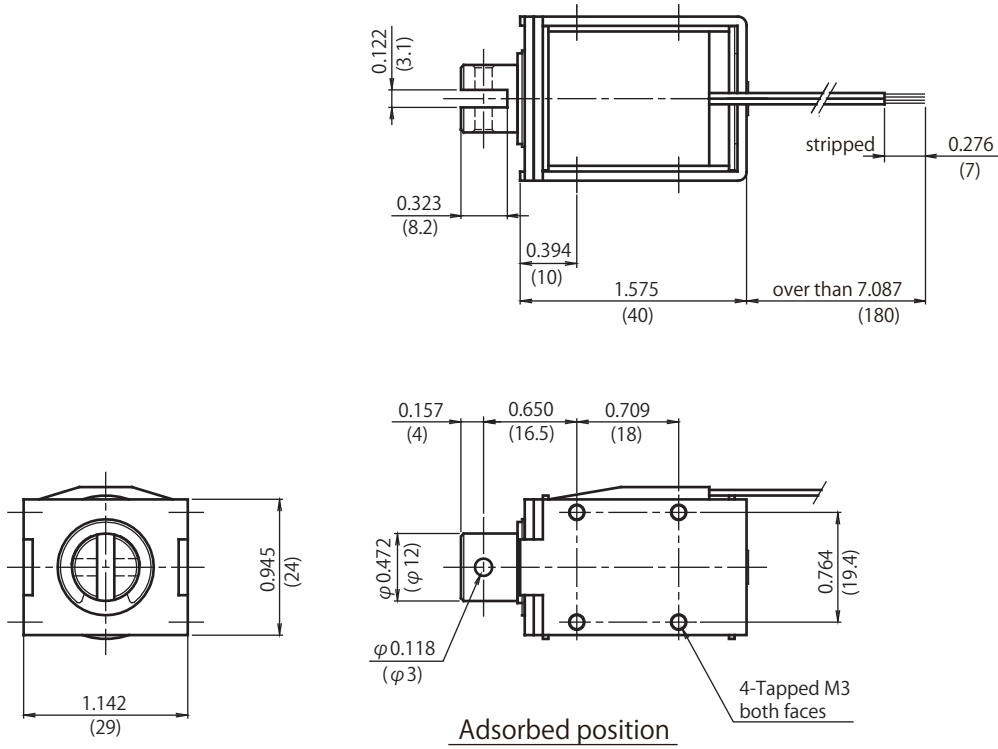

CE1240

DIMENSIONS ARE $\frac{\text{INCHES}}{\text{MILLIMETERS}}$

Duty Cycle

Insulation Class A 105°C(221°F)

Part Number	Coil	Rated	Rated	Rated
	Resistance	DC6V	DC12V	DC24V
CE12401280	128 Ohms	-	-	100%

Graph Force - Stroke

DC24V 20°C(68°F)