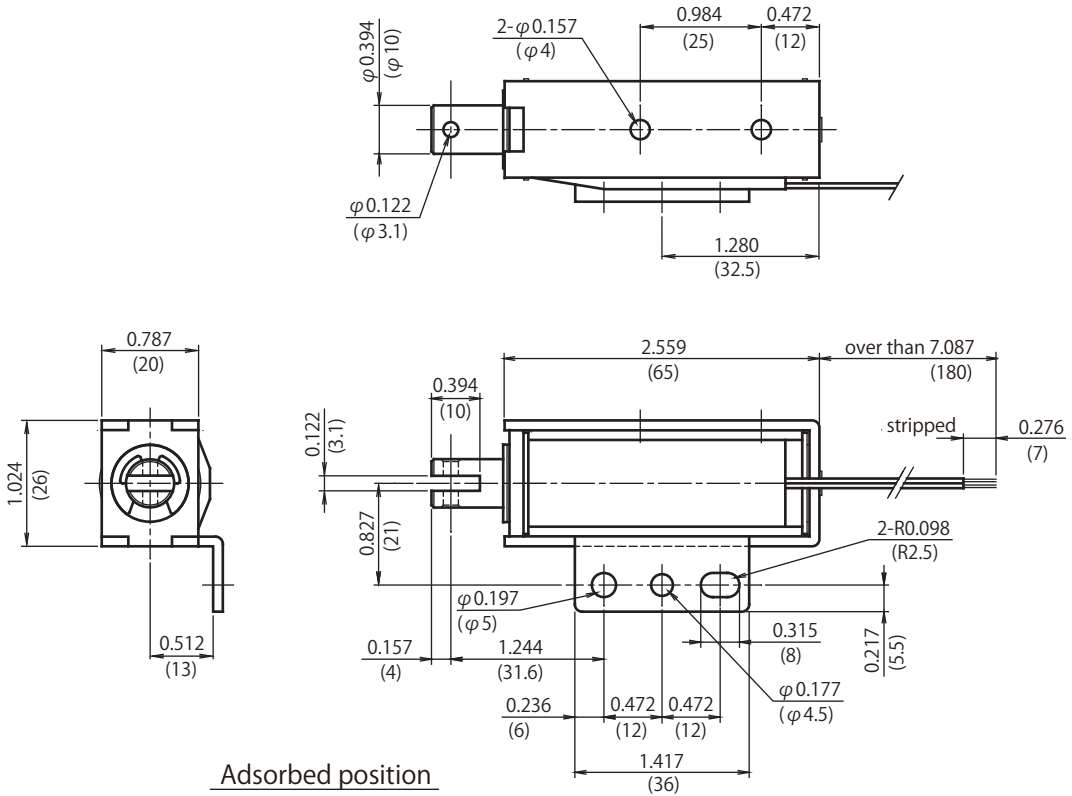

# CE1064

DIMENSIONS ARE  $\frac{\text{INCHES}}{\text{MILLIMETERS}}$

### Duty Cycle

Insulation Class A 105°C(221°F)

Part Number	Coil	Rated	Rated	Rated
	Resistance	DC6V	DC12V	DC24V
CE10641150	115 Ohms	-	-	100%

### Graph Force - Stroke

DC24V 20°C(68°F)