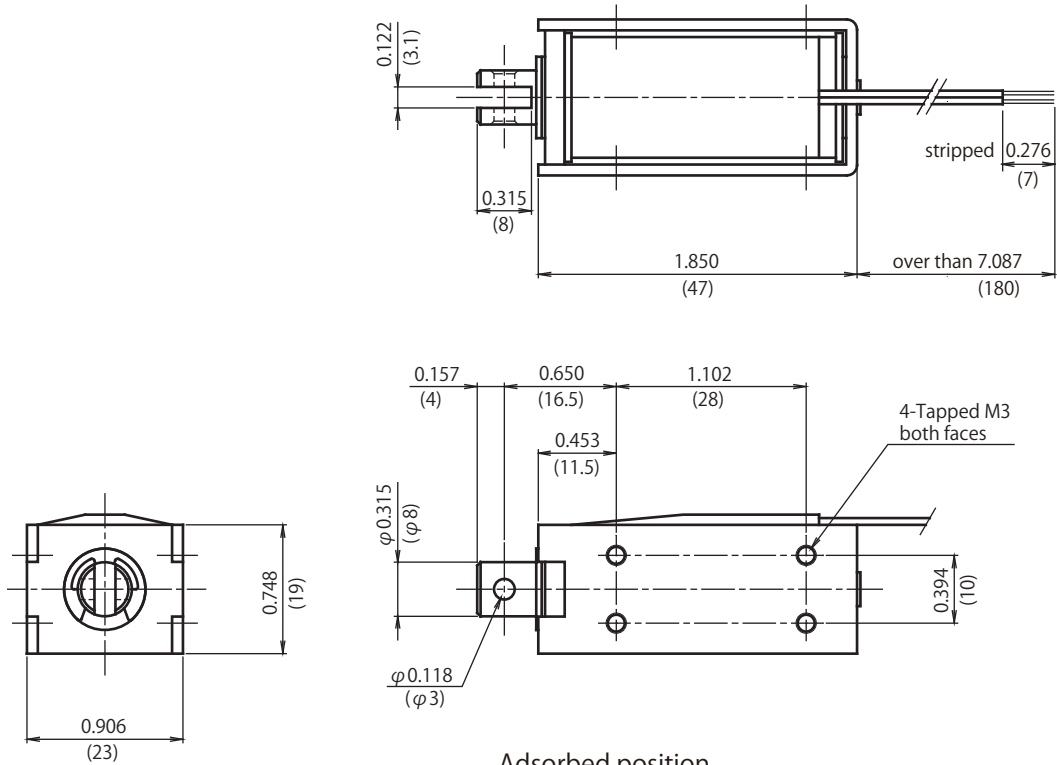

CE0847

DIMENSIONS ARE $\frac{\text{INCHES}}{\text{MILLIMETERS}}$

Adsorbed position

Duty Cycle

Insulation Class A 105°C(221°F)

Part Number	Coil	Rated	Rated	Rated
	Resistance	DC6V	DC12V	DC24V
CE08471440	144 Ohms	-	-	100%

Graph Force - Stroke

DC24V 20°C(68°F)