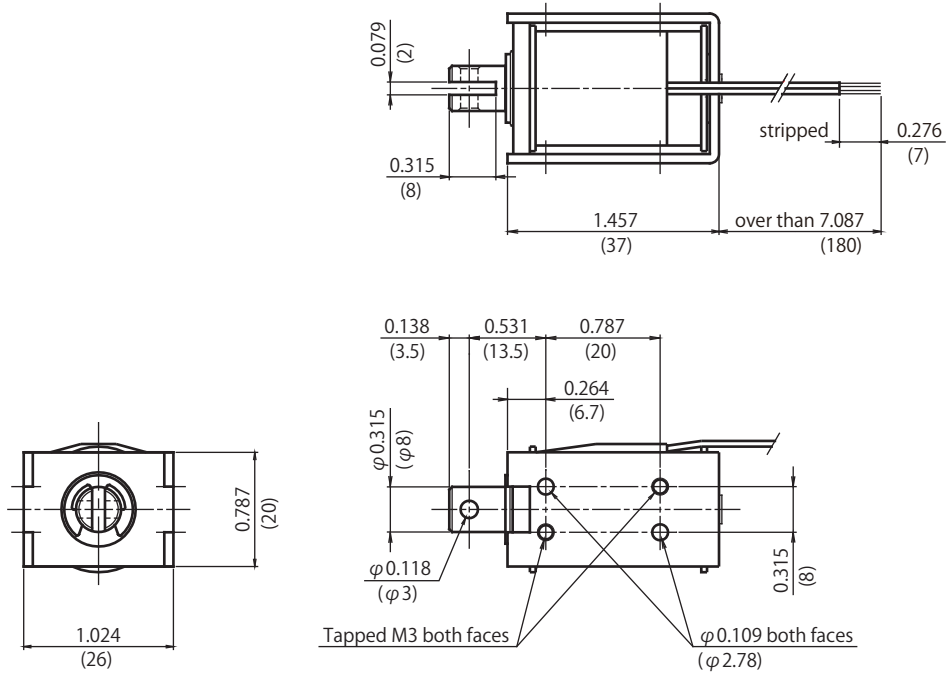

CE0837

DIMENSIONS ARE $\frac{\text{INCHES}}{\text{MILLIMETERS}}$

Adsorbed position

Duty Cycle

Insulation Class A 105°C(221°F)

Part Number	Coil	Rated	Rated	Rated
	Resistance	DC6V	DC12V	DC24V
CE08371440	144 Ohms	-	-	100%

Graph Force - Stroke

DC24V 20°C(68°F)