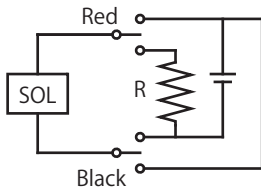

CBD1037

DIMENSIONS ARE $\frac{\text{INCHES}}{\text{MILLIMETERS}}$

Pull : Red Wire (+) Black Wire (-)
 Release : Red Wire (-) Black Wire (+)

Duty Cycle

Insulation Class A 105°C(221°F)

Part Number	Coil	Rated	Rated	Rated
	Resistance	DC6V	DC12V	DC24V
CBD10370060	6 Ohms	100%	25%	6%
CBD10370120	12 Ohms	-	40%	10%
CBD10370190	19 Ohms	-	100%	25%
CBD10370480	48 Ohms	-	-	50%
CBD10370960	96 Ohms	-	-	100%

Graph Force - Stroke

DC24V 20°C(68°F)