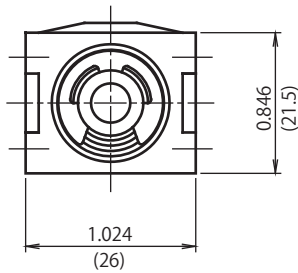

CBD1037

DIMENSIONS ARE $\frac{\text{INCHES}}{\text{MILLIMETERS}}$

Pull : Red Wire (+) Black Wire (-)
 Release : Red Wire (-) Black Wire (+)

Duty Cycle

Insulation Class A 105°C(221°F)

Part Number	Coil	Rated	Rated	Rated
	Resistance	DC6V	DC12V	DC24V
CBD10370060	6 Ohms	100%	25%	6%
CBD10370120	12 Ohms	-	40%	10%
CBD10370190	19 Ohms	-	100%	25%
CBD10370480	48 Ohms	-	-	50%
CBD10370960	96 Ohms	-	-	100%

Graph Force - Stroke

DC24V 20°C(68°F)