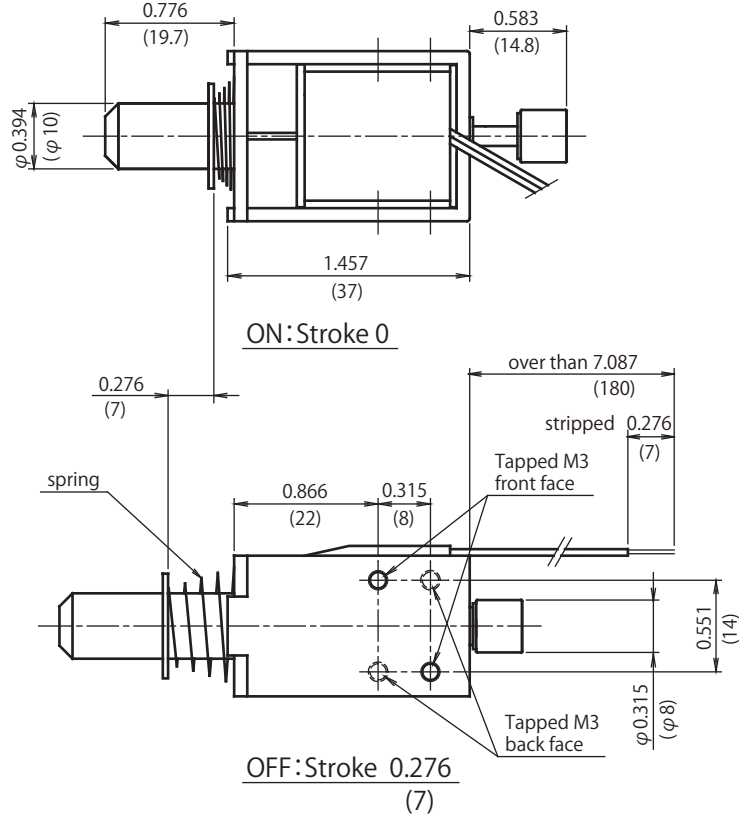

CBD1037

DIMENSIONS ARE $\frac{\text{INCHES}}{\text{MILLIMETERS}}$

Pull : Red Wire (+) Black Wire (-)
 Release : Red Wire (-) Black Wire (+)

Duty Cycle

Insulation Class A 105°C(221°F)

Part Number	Coil	Rated	Rated	Rated
	Resistance	DC6V	DC12V	DC24V
CBD10370060	6 Ohms	100%	25%	6%
CBD10370120	12 Ohms	-	40%	10%
CBD10370190	19 Ohms	-	100%	25%
CBD10370480	48 Ohms	-	-	50%
CBD10370960	96 Ohms	-	-	100%

Graph Force - Stroke

DC24V 20°C(68°F)