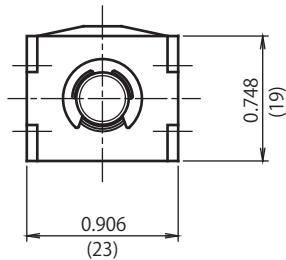

CB0847

DIMENSIONS ARE $\frac{\text{INCHES}}{\text{MILLIMETERS}}$

Duty Cycle

Insulation Class A 105°C(221°F)

Part Number	Coil	Rated	Rated	Rated
	Resistance	DC6V	DC12V	DC24V
CB08470090	9 Ohms	100%	25%	6%
CB08470140	14 Ohms	-	40%	10%
CB08470360	36 Ohms	-	100%	25%
CB08470720	72 Ohms	-	-	50%
CB08471440	144 Ohms	-	-	100%

Graph Force - Stroke

DC24V 20°C(68°F)