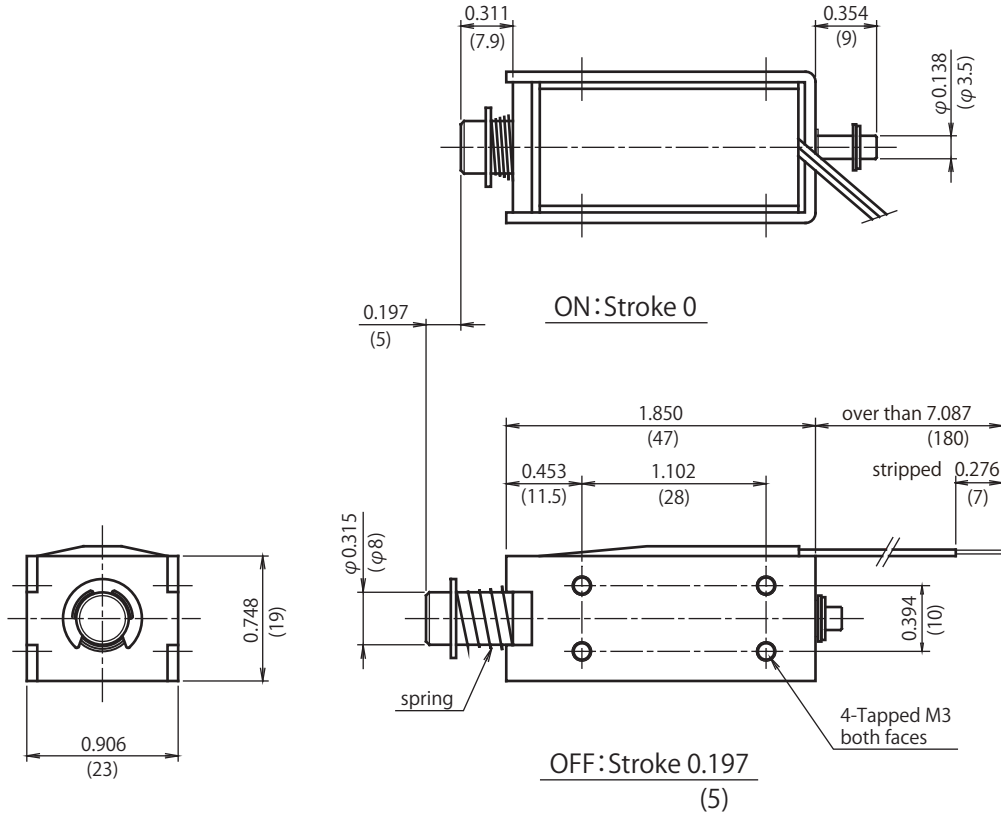

CB0847

DIMENSIONS ARE $\frac{\text{INCHES}}{\text{MILLIMETERS}}$

Duty Cycle

Insulation Class A 105°C(221°F)

Part Number	Coil	Rated	Rated	Rated
	Resistance	DC6V	DC12V	DC24V
CB08470090	9 Ohms	100%	25%	6%
CB08470140	14 Ohms	-	40%	10%
CB08470360	36 Ohms	-	100%	25%
CB08470720	72 Ohms	-	-	50%
CB08471440	144 Ohms	-	-	100%

Graph Force - Stroke

DC24V 20°C(68°F)