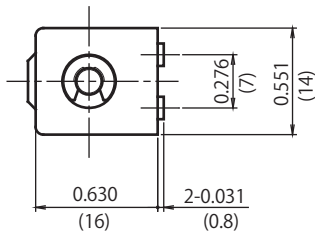

CB0730

DIMENSIONS ARE $\frac{\text{INCHES}}{\text{MILLIMETERS}}$

ON: Stroke 0

OFF: Stroke 0.118
(3)

Duty Cycle

Insulation Class A 105°C(221°F)

Part Number	Coil	Rated	Rated	Rated
	Resistance	DC6V	DC12V	DC24V
CB07300170	17 Ohms	100%	25%	6%
CB07300270	27 Ohms	-	40%	10%
CB07300690	69 Ohms	-	100%	25%
CB07301370	137 Ohms	-	-	50%
CB07302740	274 Ohms	-	-	100%

Graph Force - Stroke

DC24V 20°C(68°F)