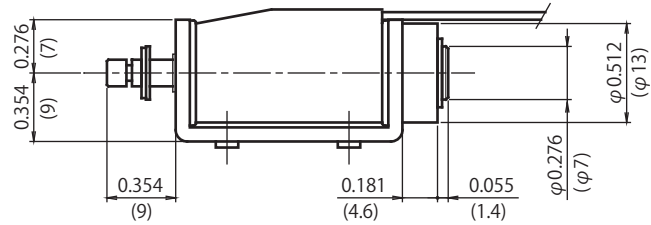

CB0730

DIMENSIONS ARE $\frac{\text{INCHES}}{\text{MILLIMETERS}}$

ON: Stroke 0

OFF: Stroke 0.118
(3)

Duty Cycle

Insulation Class A 105°C(221°F)

Part Number	Coil	Rated	Rated	Rated
	Resistance	DC6V	DC12V	DC24V
CB07300170	17 Ohms	100%	25%	6%
CB07300270	27 Ohms	-	40%	10%
CB07300690	69 Ohms	-	100%	25%
CB07301370	137 Ohms	-	-	50%
CB07302740	274 Ohms	-	-	100%

Graph Force - Stroke

DC24V 20°C(68°F)