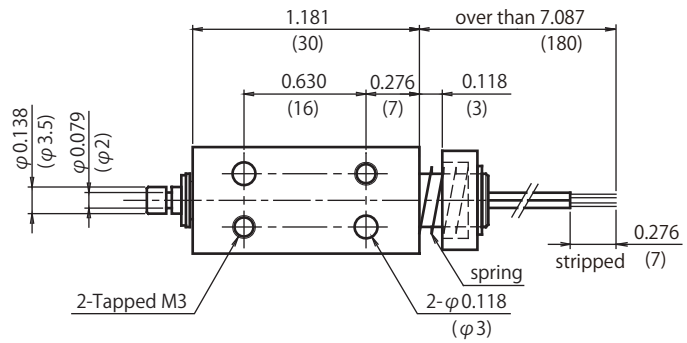

CB0730

DIMENSIONS ARE $\frac{\text{INCHES}}{\text{MILLIMETERS}}$

ON: Stroke 0

OFF: Stroke 0.118
(3)

Duty Cycle

Insulation Class A 105°C(221°F)

Part Number	Coil	Rated	Rated	Rated
	Resistance	DC6V	DC12V	DC24V
CB07300170	17 Ohms	100%	25%	6%
CB07300270	27 Ohms	-	40%	10%
CB07300690	69 Ohms	-	100%	25%
CB07301370	137 Ohms	-	-	50%
CB07302740	274 Ohms	-	-	100%

Graph Force - Stroke

DC24V 20°C(68°F)