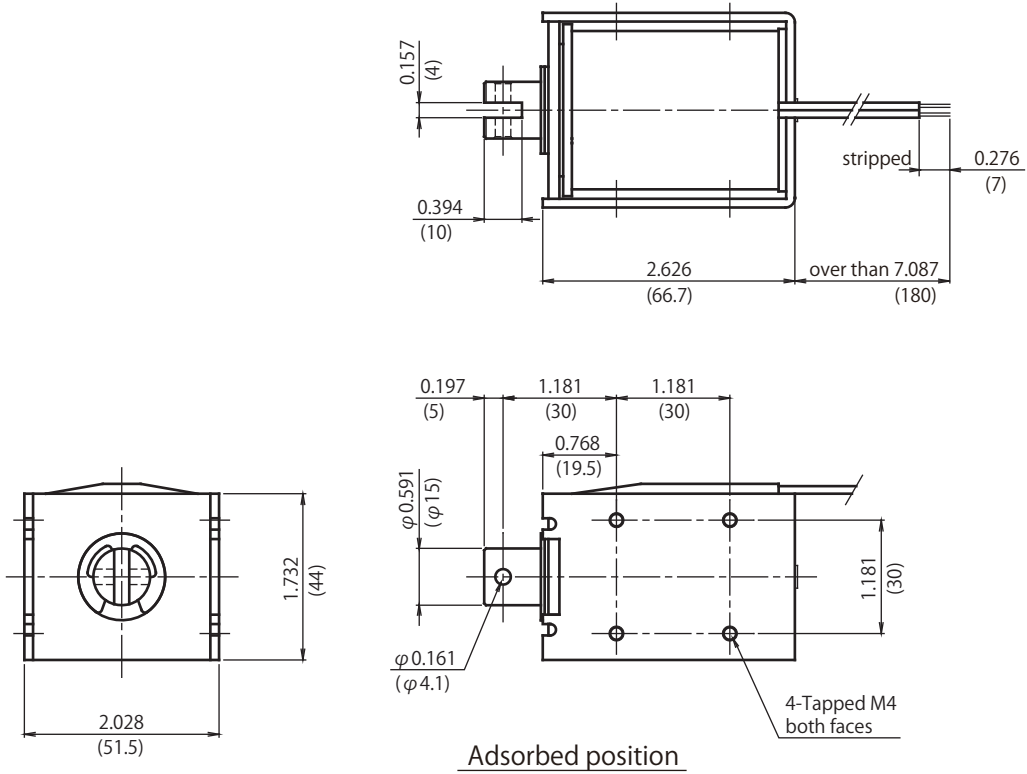

CA1567

DIMENSIONS ARE $\frac{\text{INCHES}}{\text{MILLIMETERS}}$

Duty Cycle

Insulation Class A 105°C(221°F)

Part Number	Coil	Rated	Rated	Rated
	Resistance	DC6V	DC12V	DC24V
CA15670033	3.3 Ohms	100%	25%	6%
CA15670052	5.2 Ohms	-	40%	10%
CA15670130	13 Ohms	-	100%	25%
CA15670260	26 Ohms	-	-	50%
CA15670520	52 Ohms	-	-	100%

Graph Force - Stroke

DC24V 20°C(68°F)