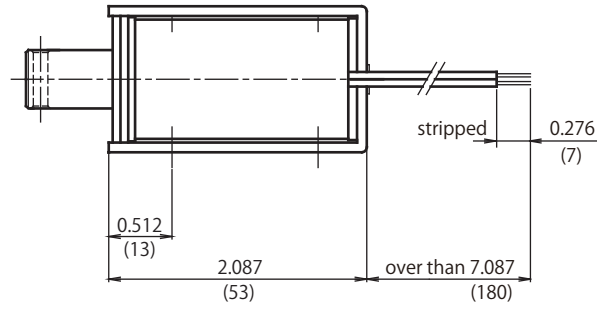

# CA1253

DIMENSIONS ARE  $\frac{\text{INCHES}}{\text{MILLIMETERS}}$

Adsorbed position

## Duty Cycle

Insulation Class A 105°C(221°F)

Part Number	Coil	Rated	Rated	Rated
	Resistance	DC6V	DC12V	DC24V
CA12530060	6 Ohms	100%	25%	6%
CA12530100	10 Ohms	-	40%	10%
CA12530240	24 Ohms	-	100%	25%
CA12530480	48 Ohms	-	-	50%
CA12530960	96 Ohms	-	-	100%

## Graph Force - Stroke

DC24V 20°C(68°F)