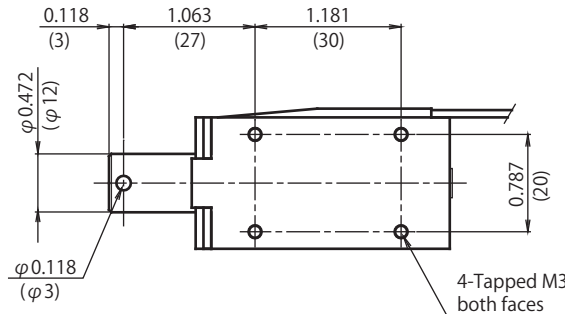

# CA1253

DIMENSIONS ARE  $\frac{\text{INCHES}}{\text{MILLIMETERS}}$

Adsorbed position

## Duty Cycle

Insulation Class A 105°C(221°F)

Part Number	Coil	Rated	Rated	Rated
	Resistance	DC6V	DC12V	DC24V
CA12530060	6 Ohms	100%	25%	6%
CA12530100	10 Ohms	-	40%	10%
CA12530240	24 Ohms	-	100%	25%
CA12530480	48 Ohms	-	-	50%
CA12530960	96 Ohms	-	-	100%

## Graph Force - Stroke

DC24V 20°C(68°F)