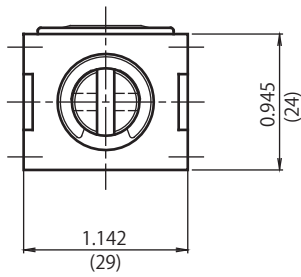

CA1240

DIMENSIONS ARE $\frac{\text{INCHES}}{\text{MILLIMETERS}}$

Adsorbed position

Duty Cycle

Insulation Class A 105°C(221°F)

Part Number	Coil	Rated	Rated	Rated
	Resistance	DC6V	DC12V	DC24V
CA12400080	8 Ohms	100%	25%	6%
CA12400130	13 Ohms	-	40%	10%
CA12400320	32 Ohms	-	100%	25%
CA12400640	64 Ohms	-	-	50%
CA12401280	128 Ohms	-	-	100%

Graph Force - Stroke

DC24V 20°C(68°F)