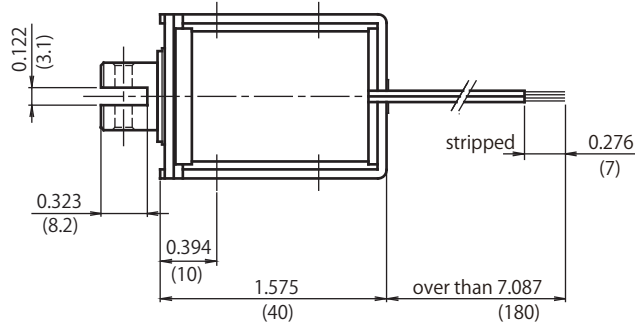

CA1240

DIMENSIONS ARE $\frac{\text{INCHES}}{\text{MILLIMETERS}}$

Adsorbed position

Duty Cycle

Insulation Class A 105°C(221°F)

Part Number	Coil	Rated	Rated	Rated
	Resistance	DC6V	DC12V	DC24V
CA12400080	8 Ohms	100%	25%	6%
CA12400130	13 Ohms	-	40%	10%
CA12400320	32 Ohms	-	100%	25%
CA12400640	64 Ohms	-	-	50%
CA12401280	128 Ohms	-	-	100%

Graph Force - Stroke

DC24V 20°C(68°F)