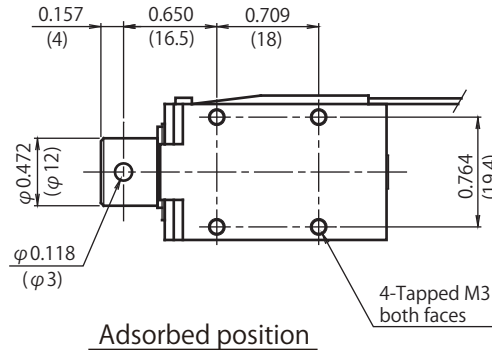

CA1240

DIMENSIONS ARE $\frac{\text{INCHES}}{\text{MILLIMETERS}}$

Adsorbed position

Duty Cycle

Insulation Class A 105°C(221°F)

Part Number	Coil	Rated	Rated	Rated
	Resistance	DC6V	DC12V	DC24V
CA12400080	8 Ohms	100%	25%	6%
CA12400130	13 Ohms	-	40%	10%
CA12400320	32 Ohms	-	100%	25%
CA12400640	64 Ohms	-	-	50%
CA12401280	128 Ohms	-	-	100%

Graph Force - Stroke

DC24V 20°C(68°F)