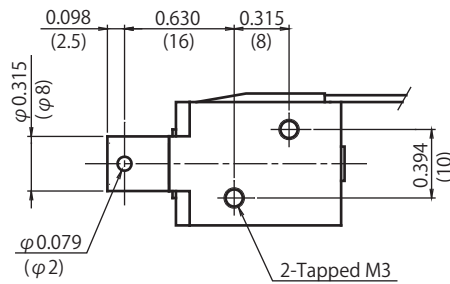

CA0625

DIMENSIONS ARE $\frac{\text{INCHES}}{\text{MILLIMETERS}}$

Adsorbed position

Duty Cycle

Insulation Class A 105°C(221°F)

Part Number	Coil	Rated	Rated	Rated
	Resistance	DC6V	DC12V	DC24V
CA06250170A	17 Ohms	100%	25%	6%
CA06250270A	27 Ohms	-	40%	10%
CA06250690A	69 Ohms	-	100%	25%
CA06251370A	137 Ohms	-	-	50%
CA06252740A	274 Ohms	-	-	100%

Graph Force - Stroke

DC24V 20°C(68°F)