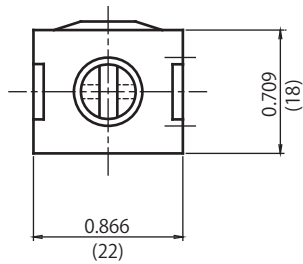

CA0625

DIMENSIONS ARE $\frac{\text{INCHES}}{\text{MILLIMETERS}}$

Adsorbed position

Duty Cycle

Insulation Class A 105°C(221°F)

Part Number	Coil	Rated	Rated	Rated
	Resistance	DC6V	DC12V	DC24V
CA06250170A	17 Ohms	100%	25%	6%
CA06250270A	27 Ohms	-	40%	10%
CA06250690A	69 Ohms	-	100%	25%
CA06251370A	137 Ohms	-	-	50%
CA06252740A	274 Ohms	-	-	100%

Graph Force - Stroke

DC24V 20°C(68°F)