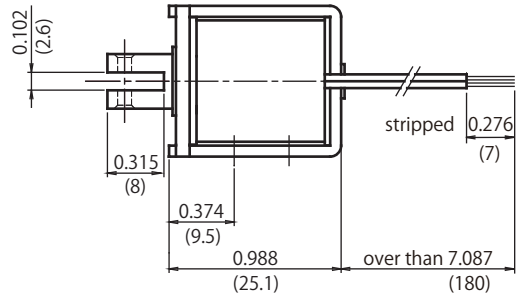

CA0625

DIMENSIONS ARE $\frac{\text{INCHES}}{\text{MILLIMETERS}}$

Adsorbed position

Duty Cycle

Insulation Class A 105°C(221°F)

Part Number	Coil	Rated	Rated	Rated
	Resistance	DC6V	DC12V	DC24V
CA06250170A	17 Ohms	100%	25%	6%
CA06250270A	27 Ohms	-	40%	10%
CA06250690A	69 Ohms	-	100%	25%
CA06251370A	137 Ohms	-	-	50%
CA06252740A	274 Ohms	-	-	100%

Graph Force - Stroke

DC24V 20°C(68°F)