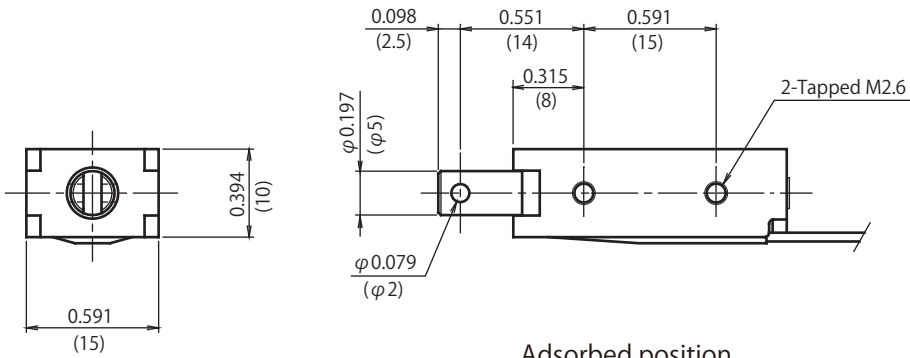

CA0531

DIMENSIONS ARE $\frac{\text{INCHES}}{\text{MILLIMETERS}}$

Adsorbed position

Duty Cycle

Insulation Class A 105°C(221°F)

Part Number	Coil	Rated	Rated	Rated
	Resistance	DC6V	DC12V	DC24V
CA05310180	18 Ohms	100%	25%	6%
CA05310290	29 Ohms	-	40%	10%
CA05310720	72 Ohms	-	100%	25%
CA05311440	144 Ohms	-	-	50%
CA05312880	288 Ohms	-	-	100%

Graph Force - Stroke

DC24V 20°C(68°F)