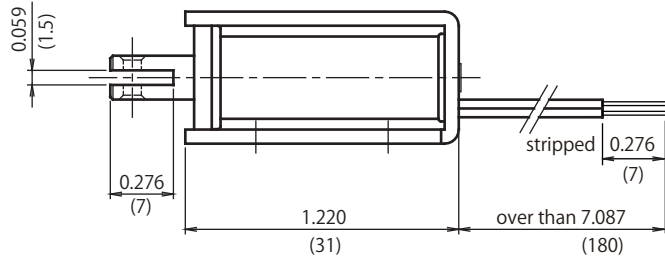

CA0531

DIMENSIONS ARE $\frac{\text{INCHES}}{\text{MILLIMETERS}}$

Adsorbed position

Duty Cycle

Insulation Class A 105°C(221°F)

Part Number	Coil	Rated	Rated	Rated
	Resistance	DC6V	DC12V	DC24V
CA05310180	18 Ohms	100%	25%	6%
CA05310290	29 Ohms	-	40%	10%
CA05310720	72 Ohms	-	100%	25%
CA05311440	144 Ohms	-	-	50%
CA05312880	288 Ohms	-	-	100%

Graph Force - Stroke

DC24V 20°C(68°F)