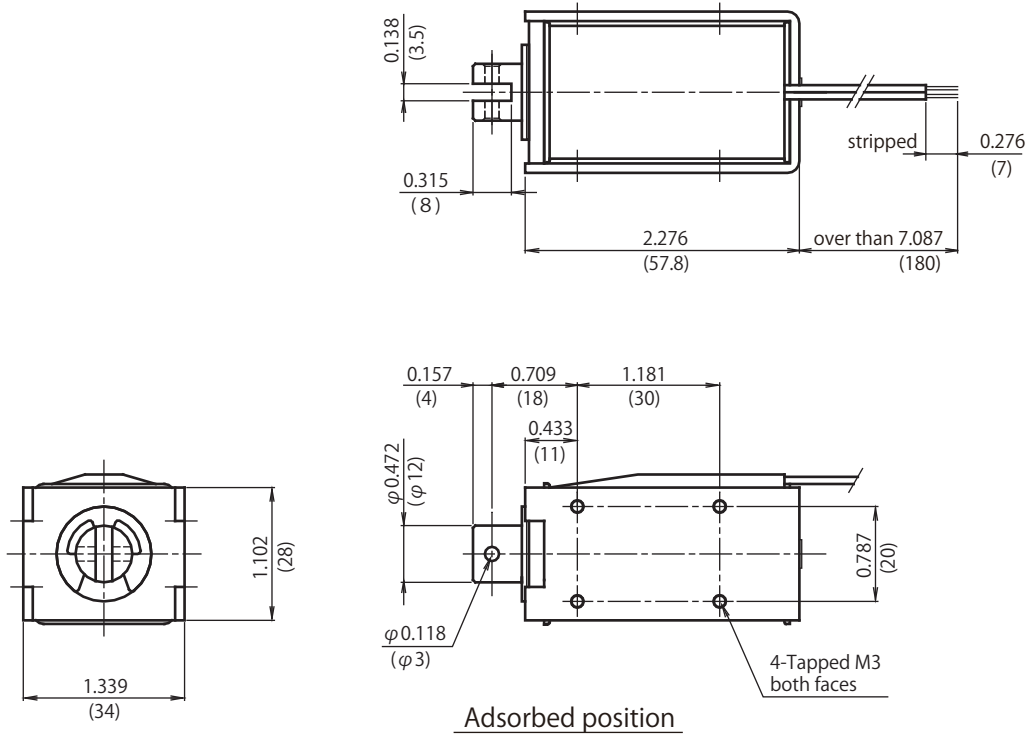

CA1257

DIMENSIONS ARE $\frac{\text{INCHES}}{\text{MILLIMETERS}}$

Duty Cycle

Insulation Class A 105°C(221°F)

Part Number	Coil	Rated	Rated	Rated
	Resistance	DC6V	DC12V	DC24V
CA12570060	6 Ohms	100%	25%	6%
CA12570090	9 Ohms	-	40%	10%
CA12570220	22 Ohms	-	100%	25%
CA12570440	44 Ohms	-	-	50%
CA12570880	88 Ohms	-	-	100%

Graph Force - Stroke

DC24V 20°C(68°F)